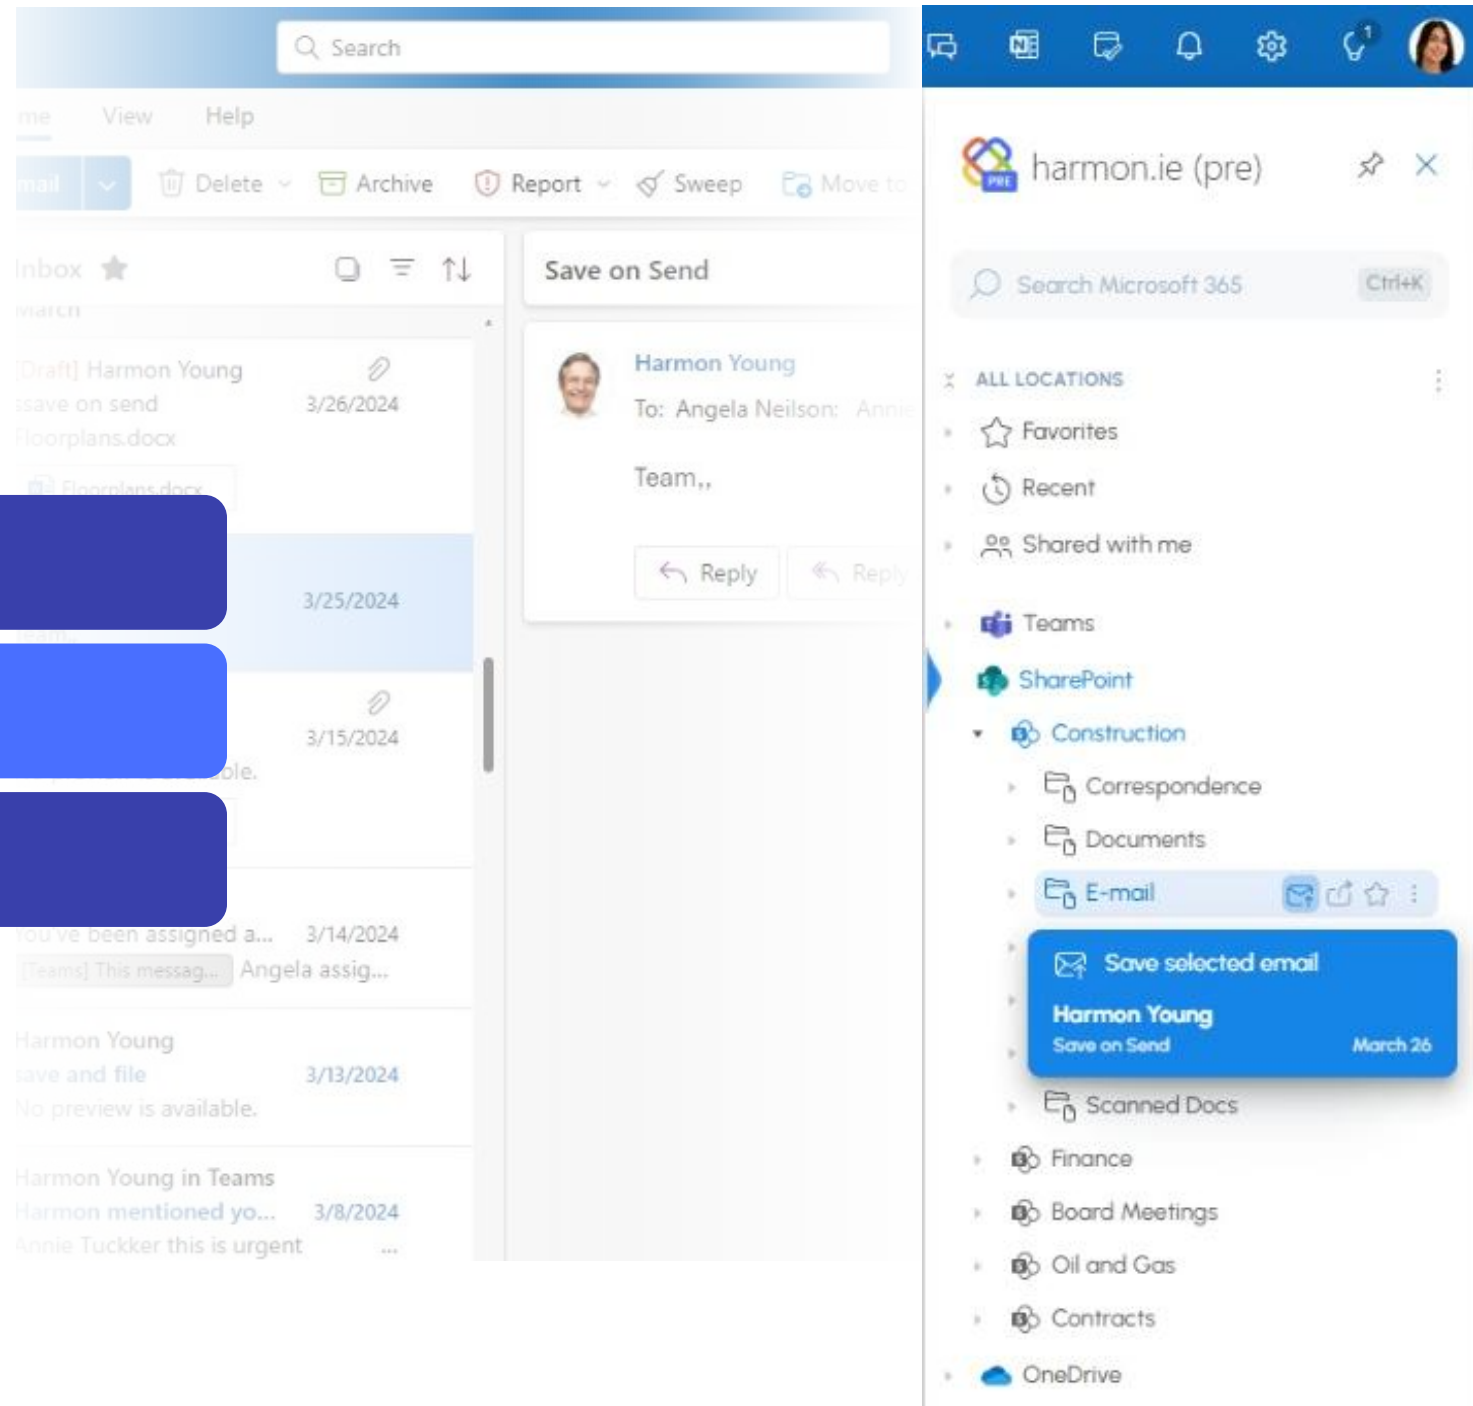

New harmon.ie

 Web Add-in

Light-weight web add-in that lets you save emails, find content, share & organize M365 from any Outlook.

Privacy by Design – Client apps connect directly to your M365 env

Intuitive, familiar UX within all MS Outlook end points

1600+ Enterprise customers; 600K enterprise users

babcock

Allianz 

New harmon.ie

✓ One harmon.ie for all Outlook apps

✓ Easy to install, provision and update

✓ A refreshed user experience

A new harmon.ie for a new Outlook

New harmon.ie Demo

Poll question!

What's Planned for New harmon.ie

Version 1.2 (May 2025)

- ✓ Seamless switching from harmon.ie Classic
- ✓ Information Management improvements
- ✓ Outlook for Windows (new) improvements:
 - ✓ Open in an expandable (browser) window
 - ✓ Drag and drop support