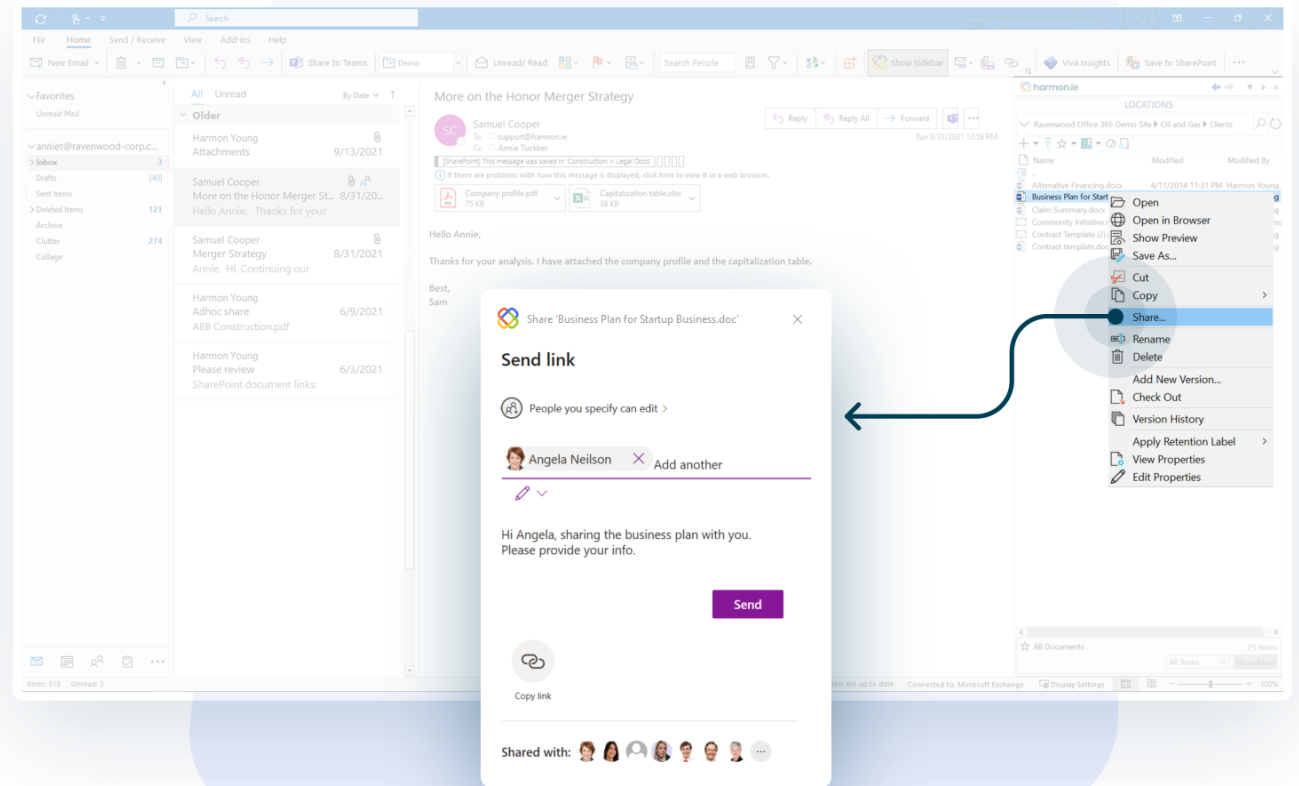

Uploading document to SharePoint

Uploading "Please review.msg" to "Glory Inc"

harmon.ie 365

Recent Items

My most recent items
from across Microsoft 365
apps

harmon.ie 365

'Shared With Me' Items

Items shared with me
from across Microsoft 365
apps

harmon.ie 365

Discover & Favorite Teams

Access your most important Teams from Outlook

harmon.ie 365

Modern Share Experience

Granular share capabilities right from Outlook

harmon.ie 365

Modern Share Experience

Granular share capabilities right from Outlook

Search Across Microsoft 365 Apps

- Search by Email Fields
- Search by managed metadata
- Set search scope

Type text to search or enter
SharePoint link to navigate
to location or document

Search by column
or metadata

Search scope

Search Across Microsoft 365 Apps

- Filter/Sort by Microsoft 365 App
- Filter/Sort by Site
- Navigate directly to location

Filter Results by
Microsoft 365 App

Navigate using
'Open in location'