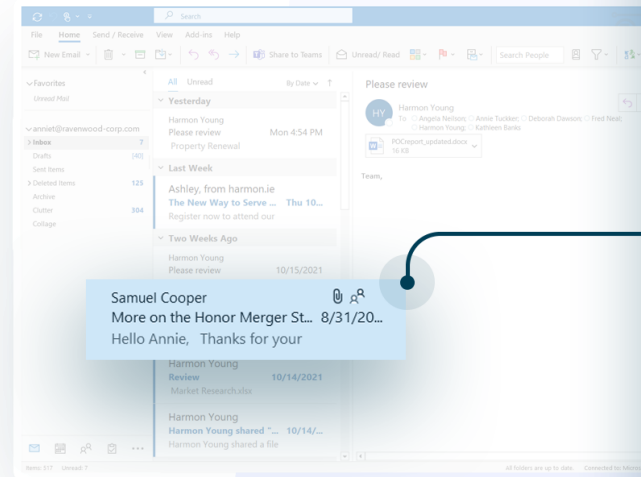

harmon.ie 365

Access All Microsoft 365 Apps
from Outlook

Drive Compliance by staying in
your "Comfort Zone"

harmon.ie

LOCATIONS

▼ All Locations

- Favorites
- SharePoint
- Recent
- Teams
- Accounts
  - General
  - ABC Corp
  - Glory Inc
  - Email TeamMate
  - Honor
  - Qoherent
- RW Construction and Demo
- RW Contracts
- OneDrive
  - Shared With Me
  - Documents

Uploading document to SharePoint

Uploading "Please review.msg" to "Glory Inc"