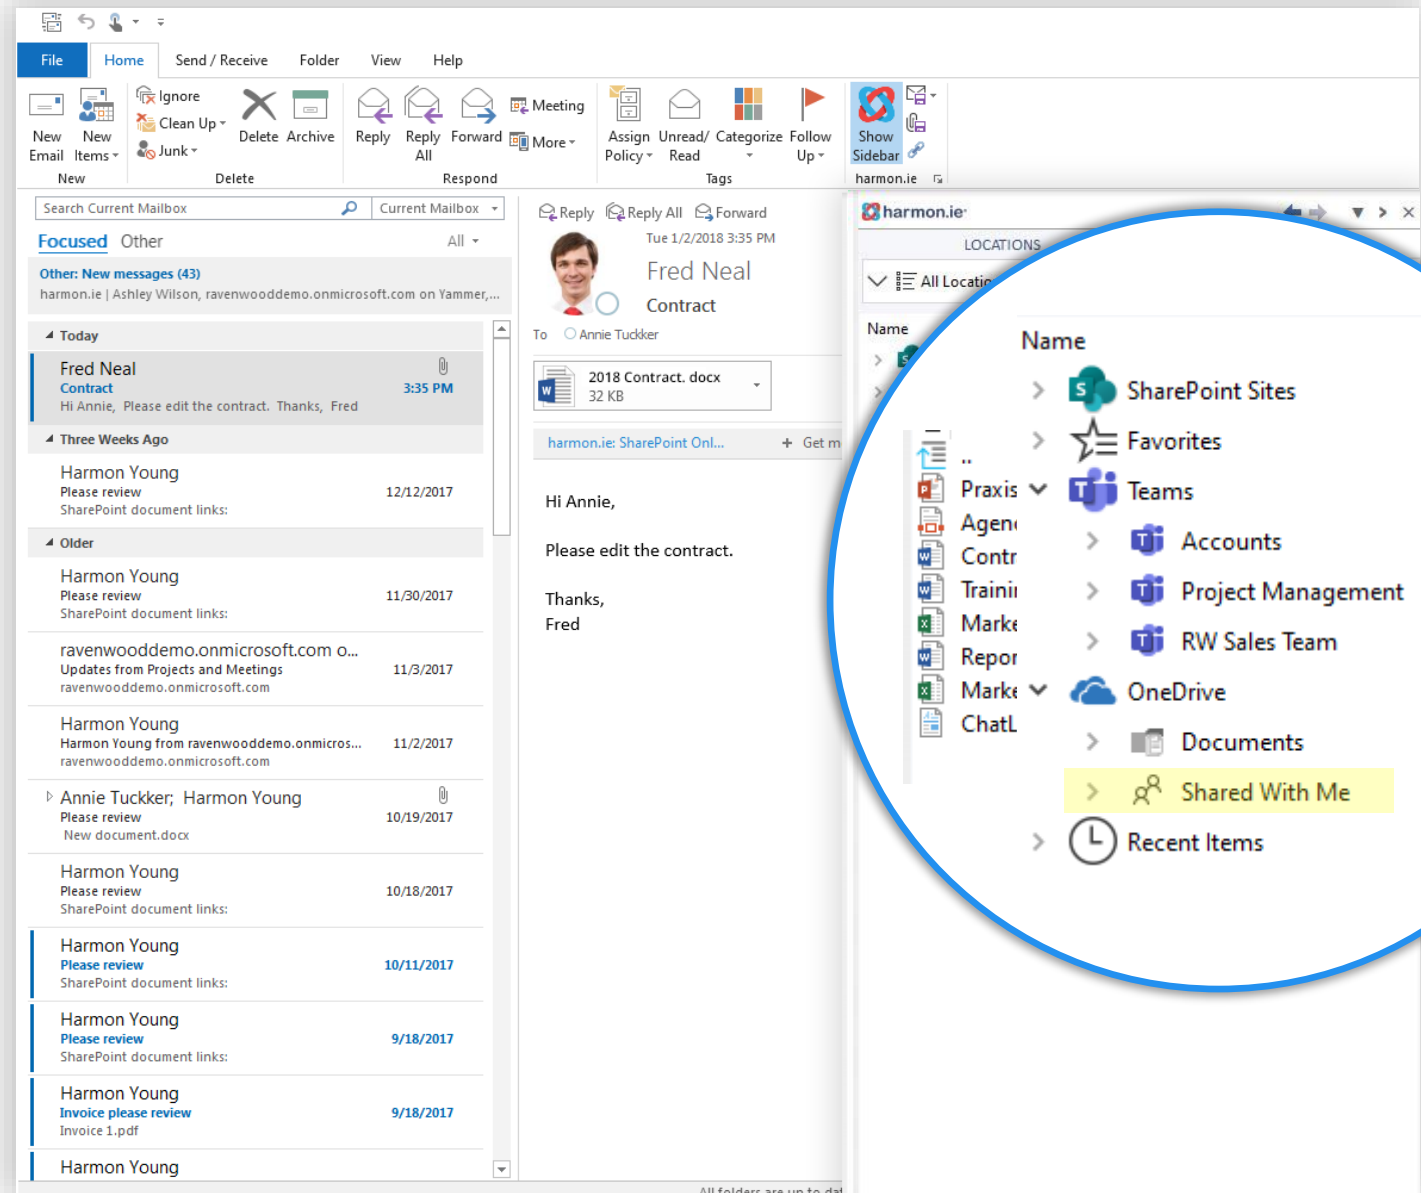

Uploading document to SharePoint

Uploading "Please review.msg" to "Glory Inc"

harmon.ie 365

Recent Items

My most recent items
from across Microsoft 365
apps

harmon.ie 365

'Shared With Me' Items

Items shared with me
from across Microsoft 365
apps