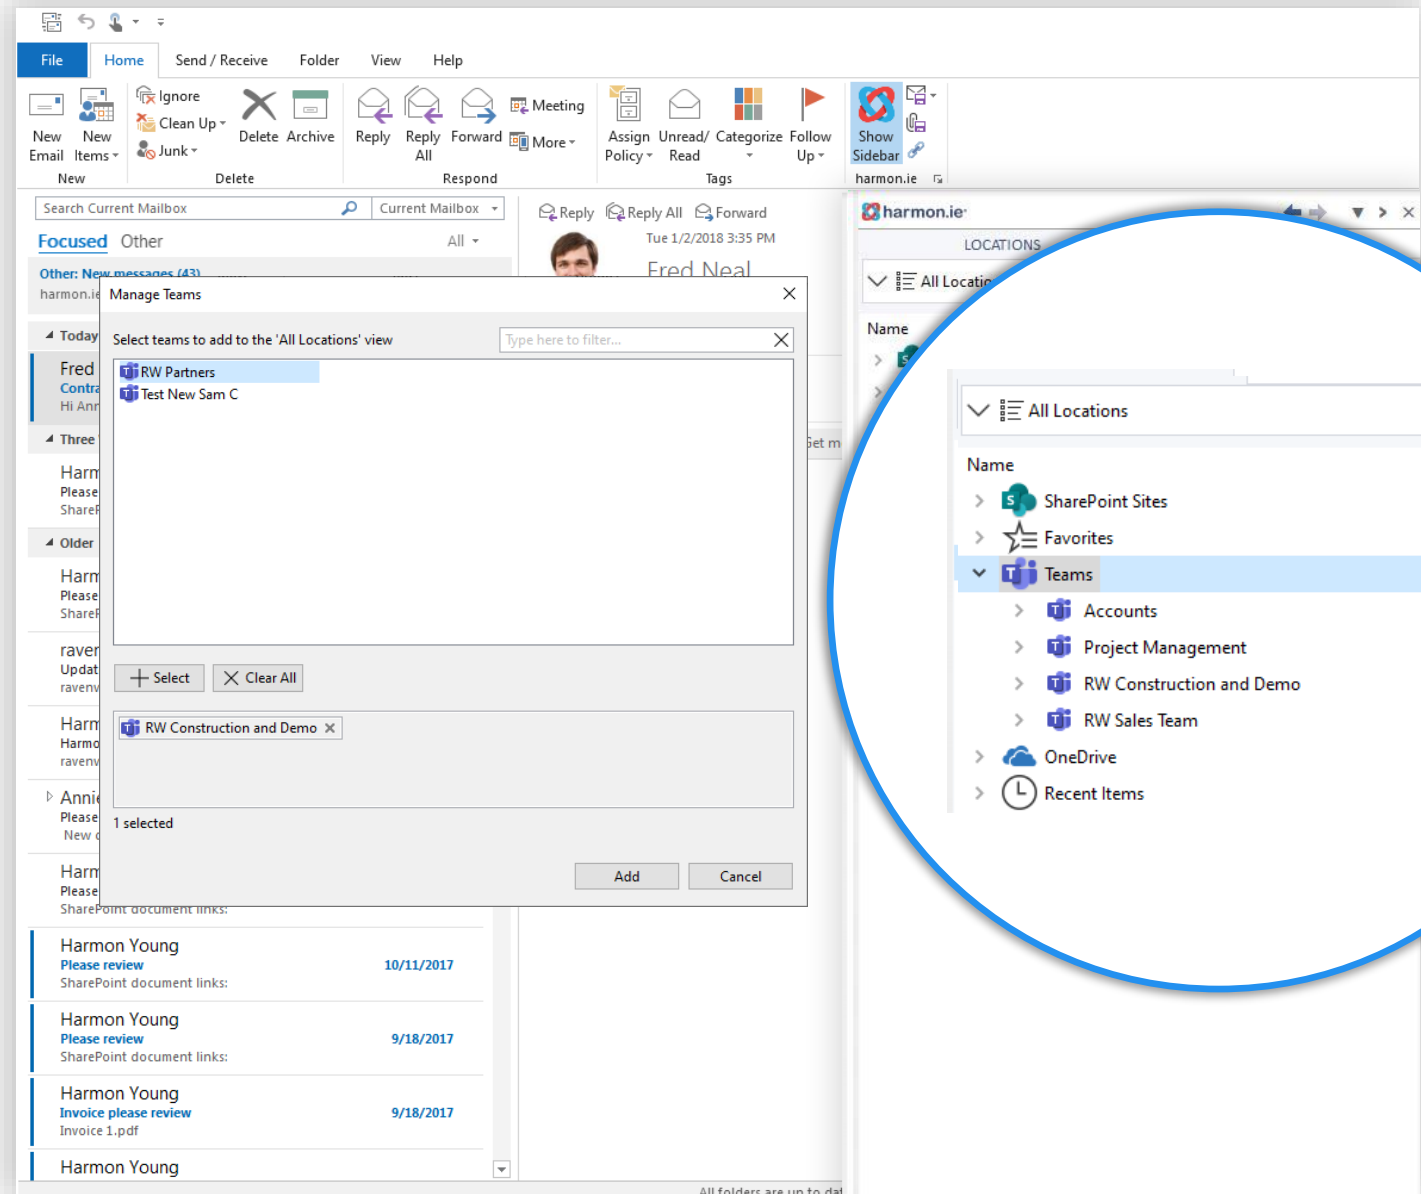

harmon.ie 365

Discover & Favorite Teams

Access your most important Teams from Outlook