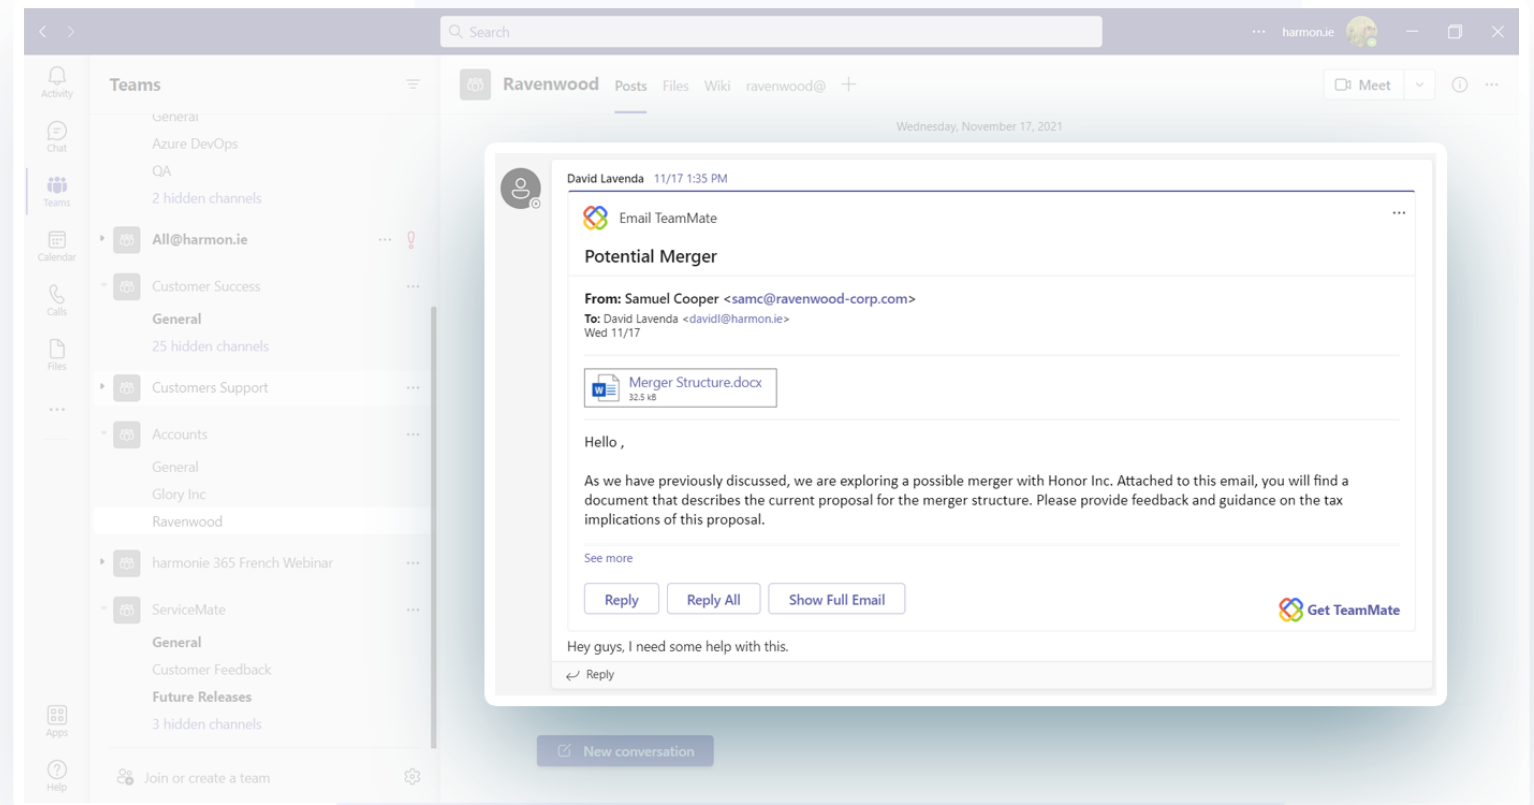

Search by column
or metadata

Search scope

Search Across Microsoft 365 Apps

- Filter/Sort by Microsoft 365 App
- Filter/Sort by Site
- Navigate directly to location

Filter Results by
Microsoft 365 App

Navigate using
'Open in location'

Filter results
by Site Name

Email TeamMate:

Get help from colleagues

Add emails to Teams conversations

Reply to emails from Teams

Why You Need to Upgrade to harmon.ie 9.3

IE 11 End of Life

You Need to Upgrade Today!

Microsoft is dropping Internet Explorer (IE), including services provided to apps

Critical Fixes

You Need to
Upgrade Today!

Critical security updates for
Microsoft 365 customers (harmon.ie 9.0)

Key Enhancements