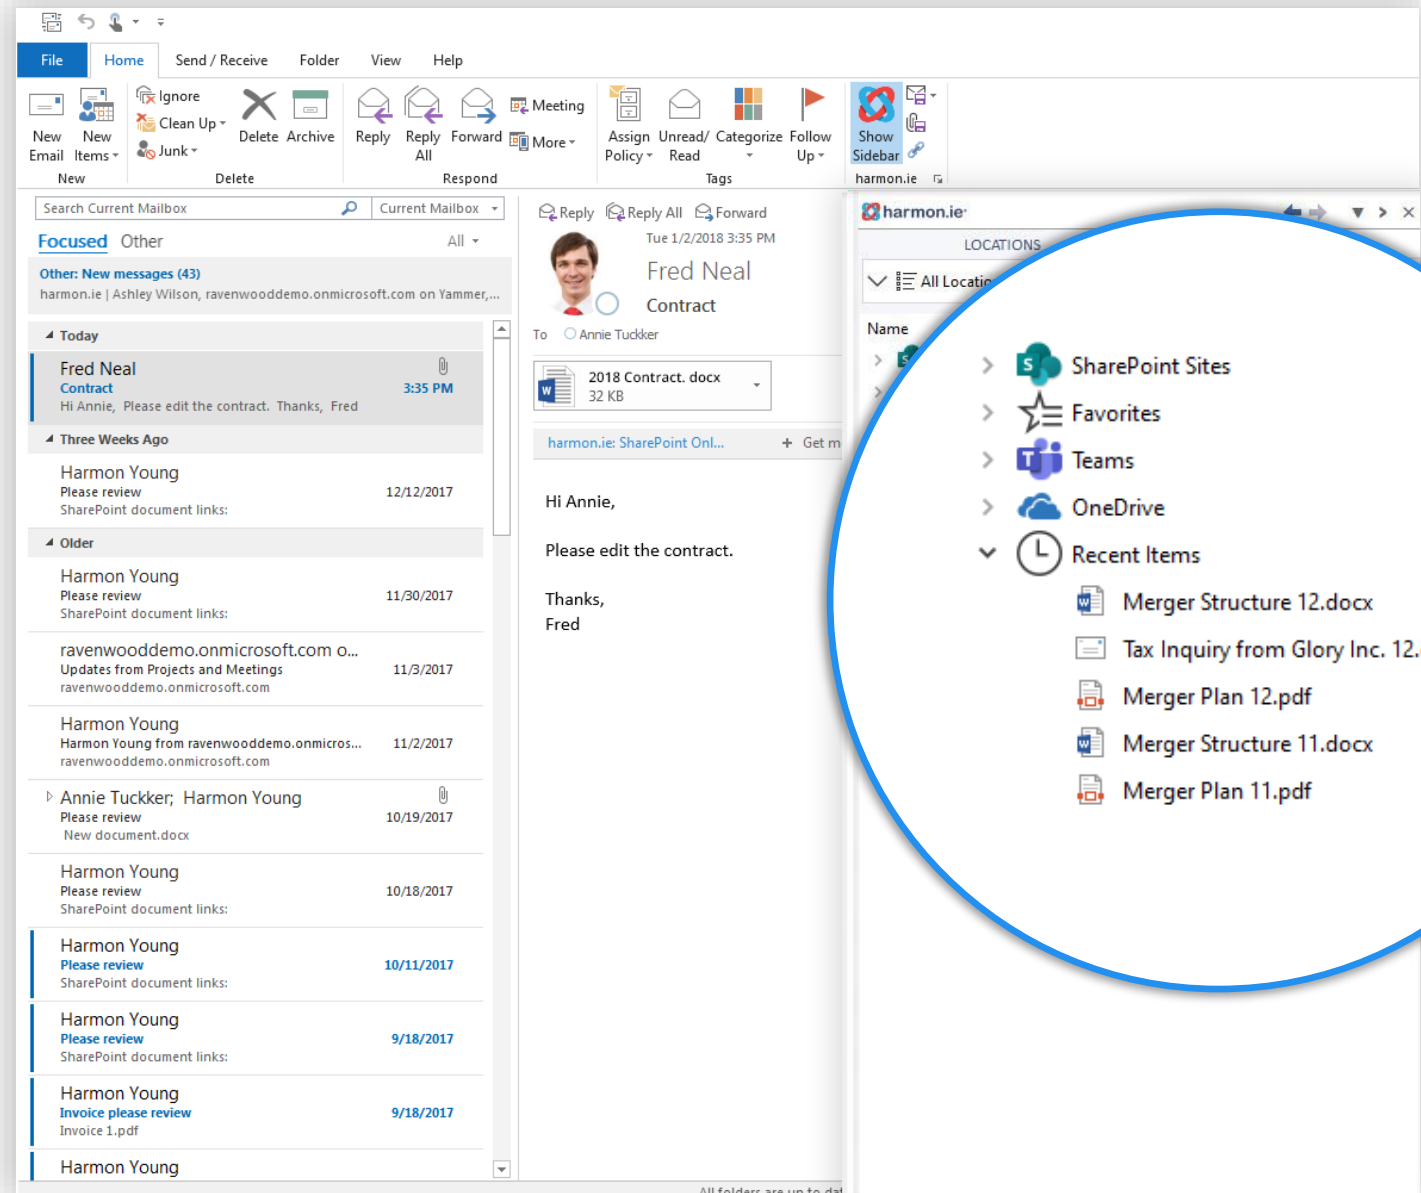

harmon.ie 365

Recent Items

My most recent items
from across Microsoft 365
apps